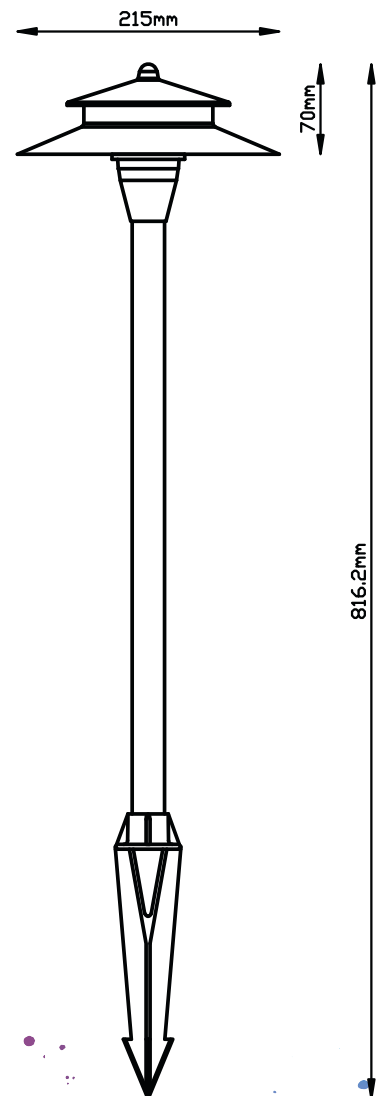

LED Globes

- AGL-BIPIN-LED-1W-WW

ORDER CODE GUIDE

ABL ——— ○ □ ——— ○ □

Style	Code	Body Colour	Code
Hooded	02	Aged Brass	BR