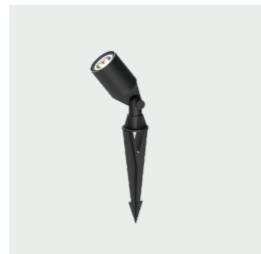

AQL-450
Adjustable IP65 Spike Spot
MR16 LED Globe