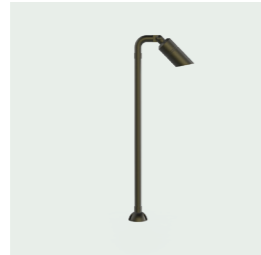

# Hydra / Aged Brass

The Hydra range is constructed around the best-selling AQL-400-AB spot light. Built using solid cast, aged brass, the Hydra family of outdoor luminaires is a rock-solid platform for creating a dependable and long-lasting landscape lighting solution.

Utilise our class-leading LED lamps for the ultimate in performance and design creativity, allowing you and your clients to develop the perfect landscape lighting project.

**AQL-403**  
Adjustable Surface Spot 38cm  
MR16 LED Globe

**AQL-416**  
Hooded Pathway Light  
6W / 200lm

**AQL-400**  
Adjustable Spike Spot  
MR16 LED Globe

**AQL-401**  
Adjustable Surface Spot  
MR16 LED Globe

**AQL-405**  
Surface Mount Path Light  
MR16 LED Globe

**AQL-413**  
Single Spot Light - 60cm  
MR16 LED Globe

**AQL-404**  
Surface Mount Path Light  
MR16 LED Globe

**AQL-406**  
Surface Mount Path Light  
MR16 LED Drop In

**AQL-407**  
Twin Path Light 38cm  
MR16 LED Globe