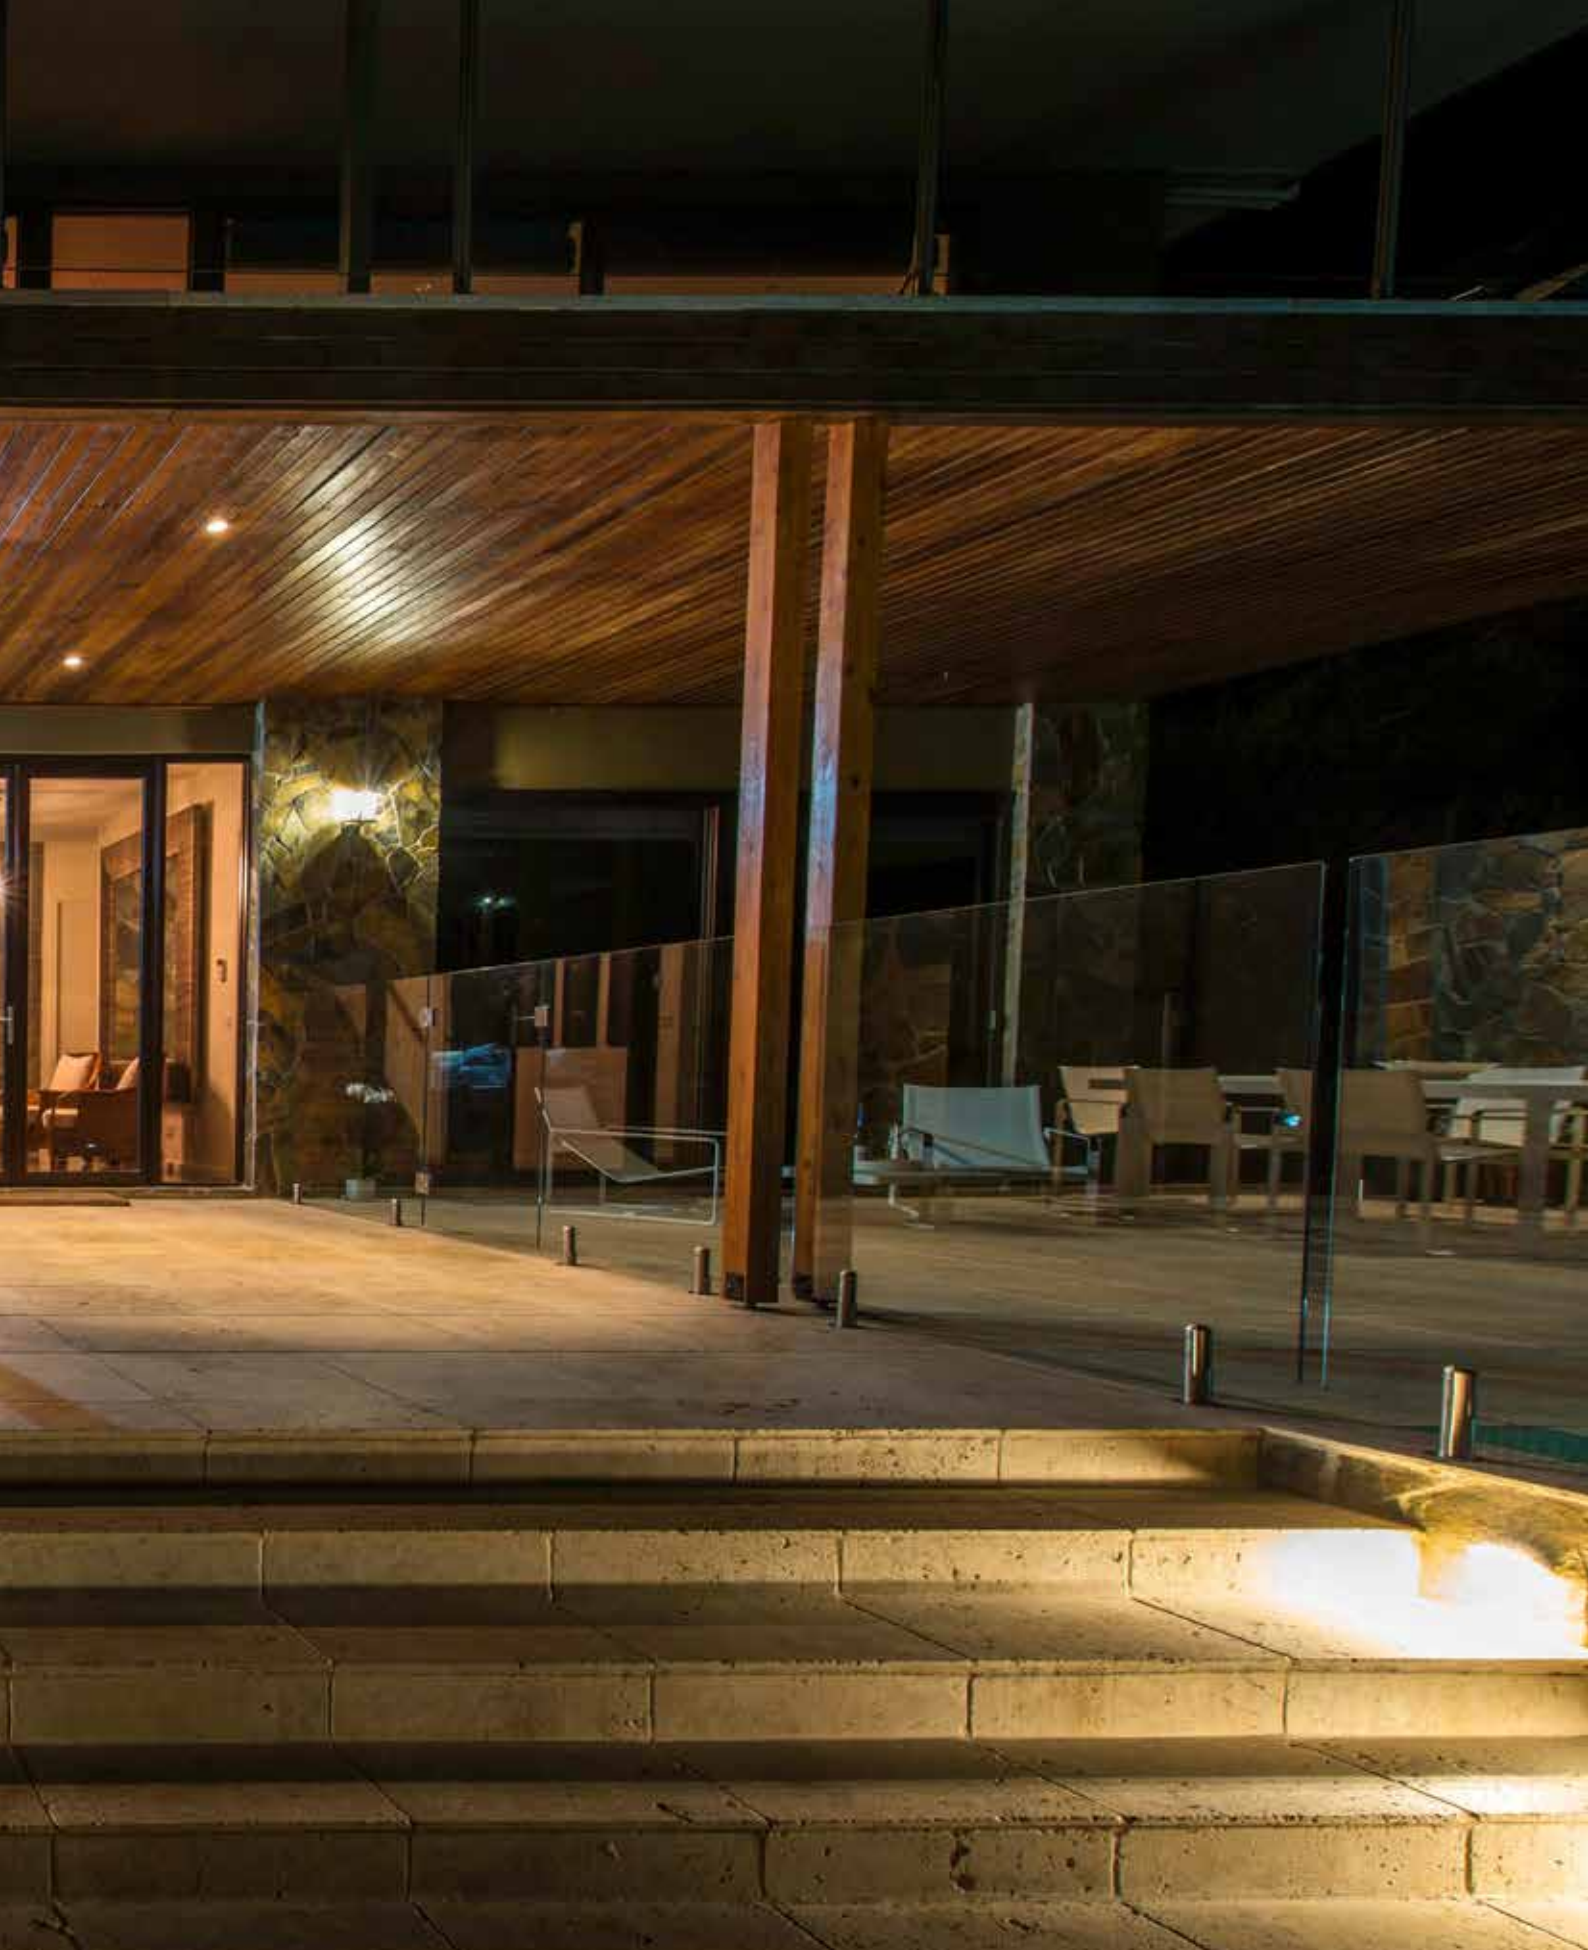

Project Showcase

September 2014

PROJECT	HULL RD, MT MARTHA
DESIGNER	COOLABAH LANDSCAPES
PRODUCTS USED	AUL-02-SS / ASL-05-SS
IMAGE CREDIT	COOLABAH LANDSCAPES

PROJECT	WEDDING RECEPTION AREA
DESIGNER	AQUALUX
PRODUCTS USED	AQL-910 LED FLOOD
IMAGE CREDIT	AQUALUX